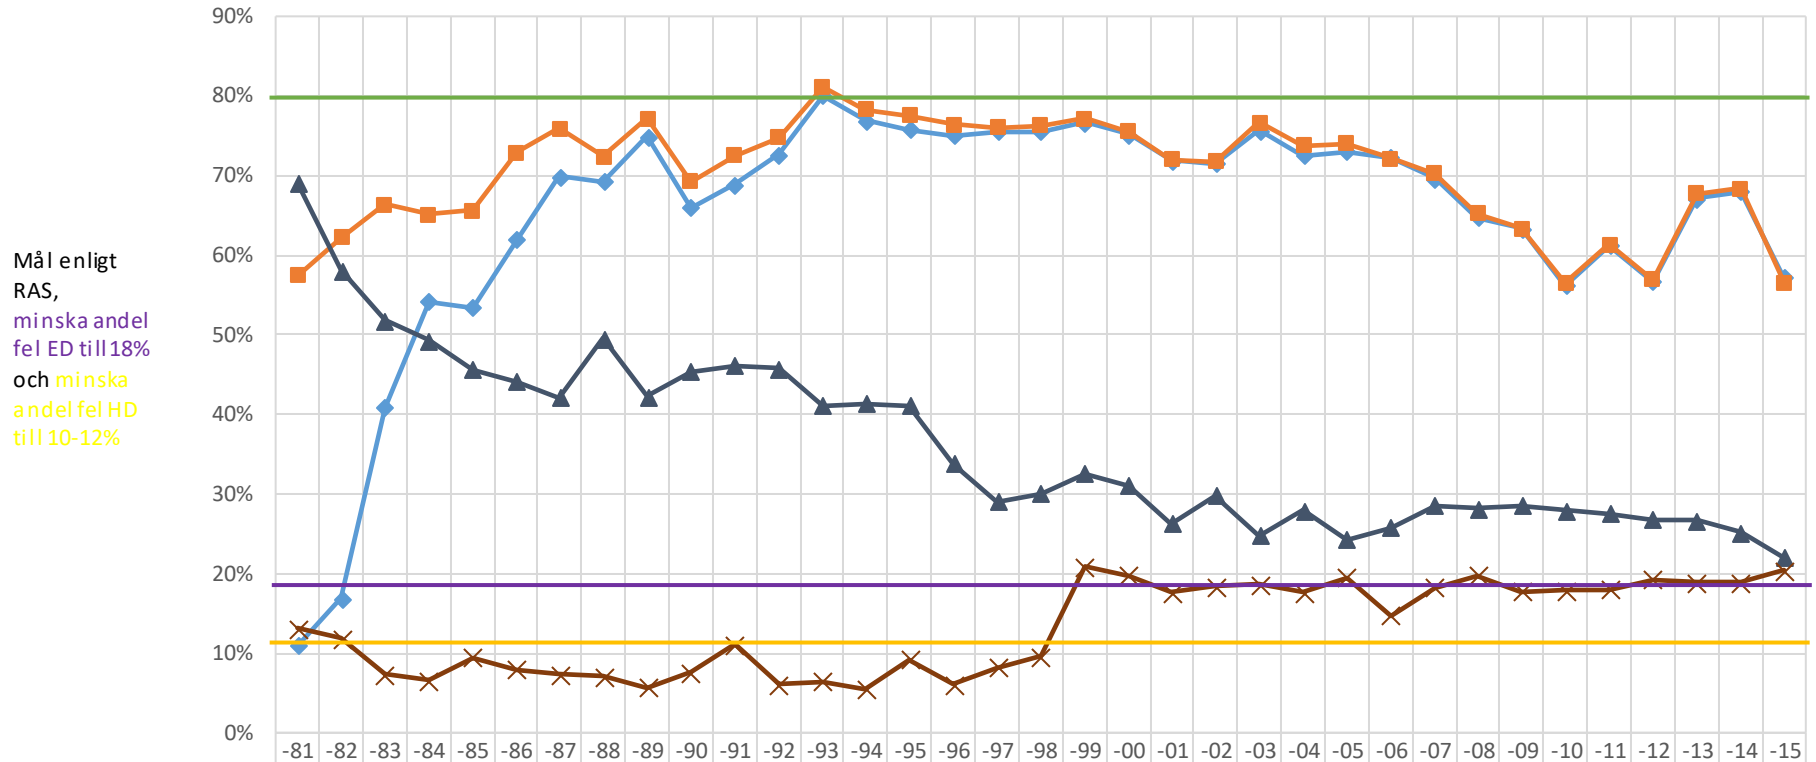

ANDEL RÖNTGADE PER ÅRSVIS REGISTRERADE HUNDAR

Andel av ED_Status	11%	17%	41%	54%	53%	62%	70%	69%	75%	66%	69%	73%	80%	77%	76%	75%	76%	76%	77%	75%	72%	71%	76%	73%	73%	72%	70%	65%	63%	56%	61%	57%	67%	68%	57%
Andel av HD_status	57%	62%	66%	65%	66%	73%	76%	72%	77%	69%	72%	75%	81%	78%	78%	76%	76%	76%	77%	76%	72%	72%	77%	74%	74%	72%	70%	65%	63%	57%	61%	57%	68%	68%	57%
Andel av ED fel	69%	58%	52%	49%	46%	44%	42%	49%	42%	45%	46%	46%	41%	41%	41%	34%	29%	30%	33%	31%	26%	30%	25%	28%	24%	26%	29%	28%	29%	28%	27%	27%	27%	25%	22%
Andel av HD fel	13%	12%	7%	7%	9%	8%	7%	7%	6%	8%	11%	6%	6%	5%	9%	6%	8%	10%	21%	20%	18%	18%	19%	18%	20%	15%	18%	20%	18%	18%	18%	19%	19%	19%	20%