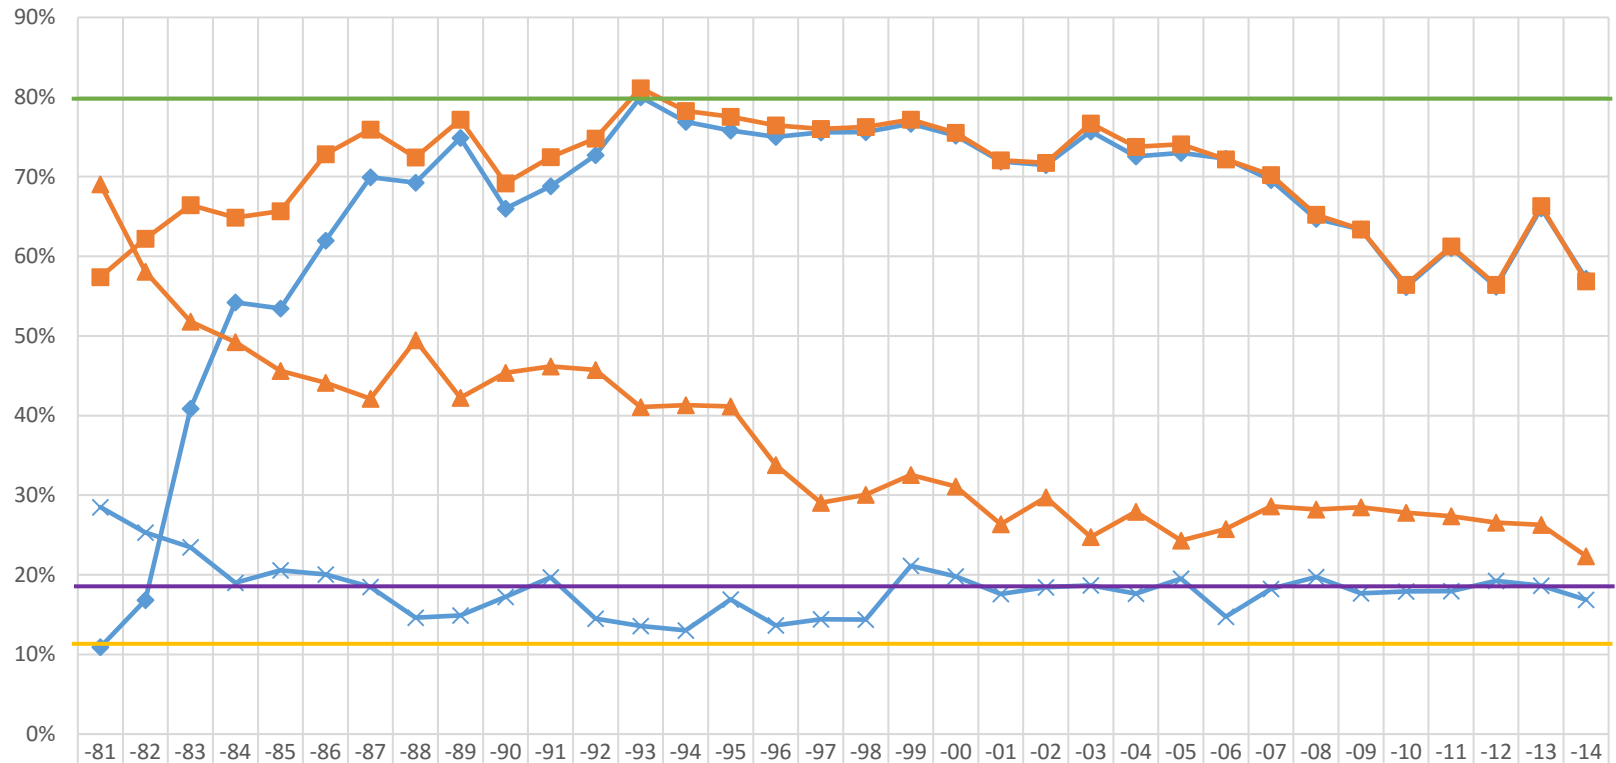

## ANDEL RÖNTGADE PER ÅRSVIS REGISTRERADE HUNDAR 1981-2014

◆ Andel av ED_Status	11%	17%	41%	54%	53%	62%	70%	69%	75%	66%	69%	73%	80%	77%	76%	75%	76%	76%	76%	77%	75%	72%	71%	76%	73%	73%	72%	70%	65%	63%	56%	61%	56%	66%	57%
■ Andel av HD_status	57%	62%	66%	65%	66%	73%	76%	72%	77%	69%	72%	75%	81%	78%	78%	76%	76%	76%	76%	77%	76%	72%	72%	77%	74%	74%	72%	70%	65%	63%	56%	61%	56%	66%	57%
▲ Andel av ED fel	69%	58%	52%	49%	46%	44%	42%	49%	42%	45%	46%	46%	41%	41%	41%	34%	29%	30%	30%	33%	31%	26%	30%	25%	28%	24%	26%	29%	28%	29%	28%	27%	27%	26%	22%
× Andel av HD fel	29%	25%	23%	19%	21%	20%	18%	15%	15%	17%	20%	15%	14%	13%	17%	14%	14%	14%	14%	21%	20%	18%	18%	19%	18%	20%	15%	18%	20%	18%	18%	18%	19%	19%	17%